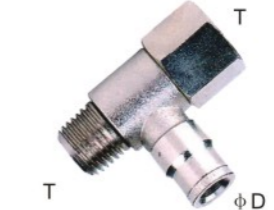

XPHF-G

型号(φD-T)

管(公制)-螺纹(G)

XPHF04-G01	XPHF10-G03
XPHF04-G02	XPHF10-G04
XPHF05-G01	XPHF12-G01
XPHF05-G02	XPHF12-G02
XPHF06-G01	XPHF12-G03
XPHF06-G02	XPHF12-G04
XPHF08-G01	XPHF14-G03
XPHF08-G02	XPHF14-G04
XPHF08-G03	XPHF16-G03
XPHF08-G04	XPHF16-G04
XPHF10-G01	
XPHF10-G02